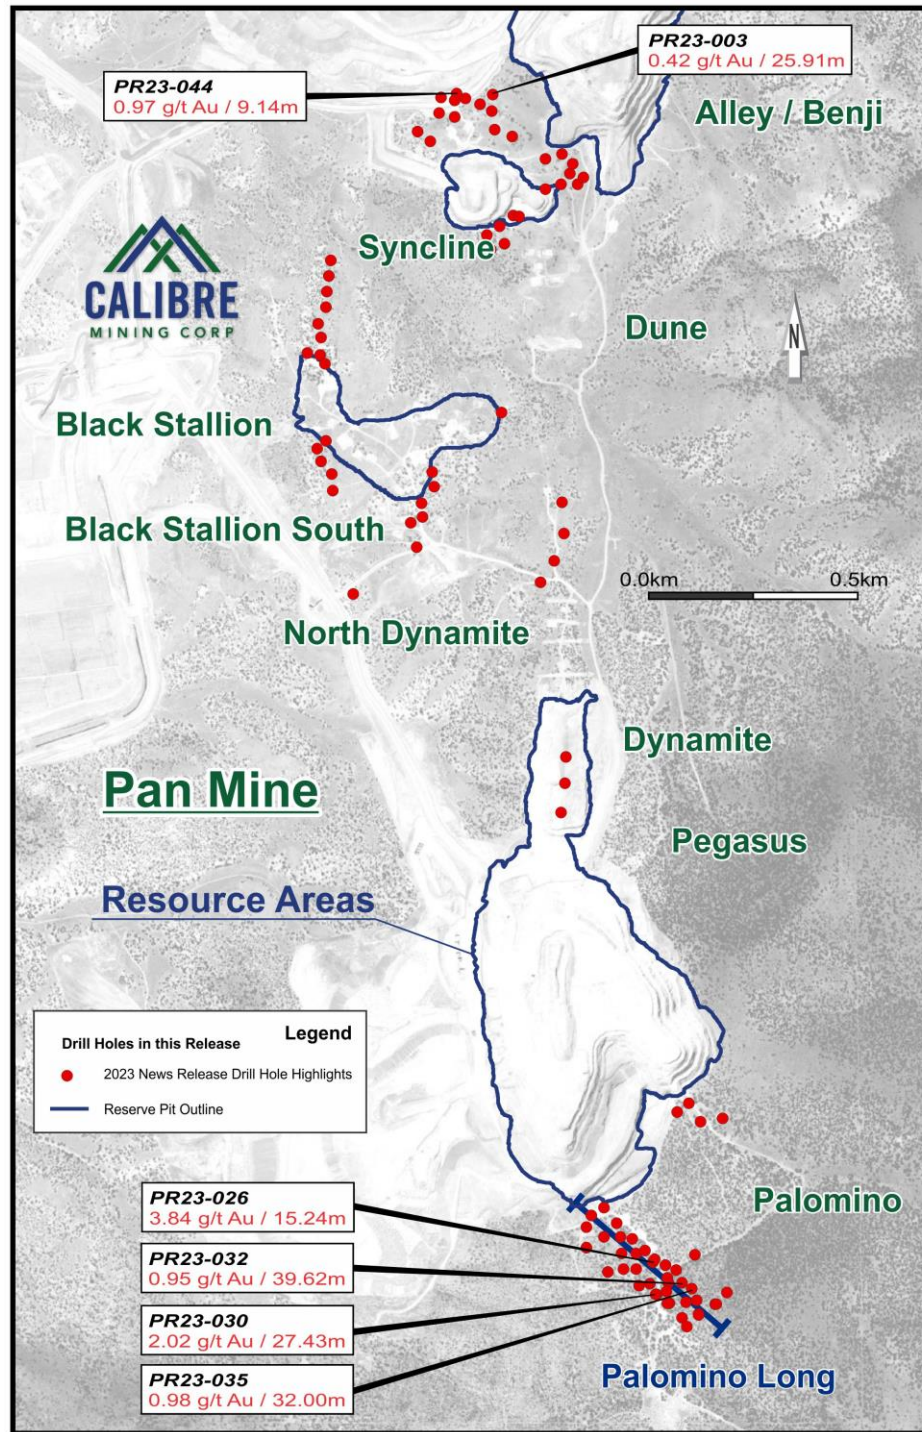

June 21, Pan Mine - Palomino Target Drill Results Figures

▲ Pan Mine – Palomino & Other Target Areas – Plan View

▲ Pan Mine – Palomino Target – Longitudinal Section

▲ Pan Mine – Reference Map for the Recently Discovered “Coyote Target” (news release dated January 17, 2023)

Note: Figures include select holes highlighted in this news release and news release dated January 17, 2023

NW

SE